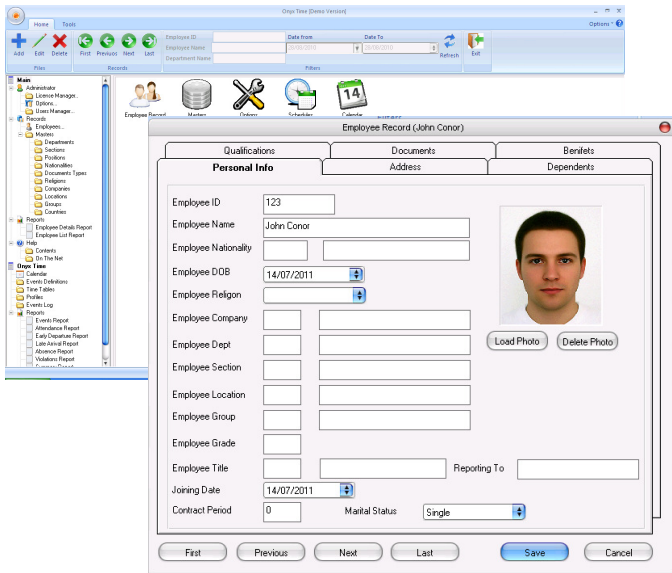

TA & AC Solutions

A complete Time Attendance Solution

Onyx Time was designed to meet the stringent requirements of every organization and firm.

Supports one shift or multi shifts time schema. Working time schedules with flexible time definitions, workdays & holidays are also supported

With The Onyx Time, employee time keeping and access control has never been easier

Onyx Time is a complete Time Attendance & Access control solution for any modern organization.

Data can be collected through standard serial interfaces, modems or IP networks including the internet. The system can be administered from remote workstations through LAN or WAN.

Onyx Time. TA & AC Management System

Description	Lite	Std.	Pro
Windows 98/Me/NT/2000/XP/Win7 (32 bits)	✓	✓	✓
Automated Setup	✓	✓	✓
User Friendly Interface	✓	✓	✓
Simple and compound search, filter, and sorting	✓	✓	✓
English or Arabic Interface & Reports	optional	✓	✓
Support Multi User Environment		✓	✓
Records Number Limitation	100	500	Unlimited
Workstation Number limitation	1	optional	Optional
MS Access Database	✓	✓	✓
MS SQL Database		✓	✓
Oracle Database		✓	✓
Photos Stored In Database	✓	✓	✓
Supports Industry Standard Image formats	✓	✓	✓
Load Images from files	✓	✓	✓
Configurable User Profile	✓	✓	✓
Attendance Reports	✓	✓	✓
Summary Reports	✓	✓	✓
Records Details Reports	✓	✓	✓
Violations Reports	✓	✓	✓
Late Arrival Reports	✓	✓	✓
Early Departure Reports	✓	✓	✓
Absence Reports	✓	✓	✓
Time Schedules	✓	✓	✓
Calendar & Holidays	✓	✓	✓
Access Control	✓	✓	✓
On Line Help	✓	✓	✓
Multi Shifts Calculations	✓	✓	✓